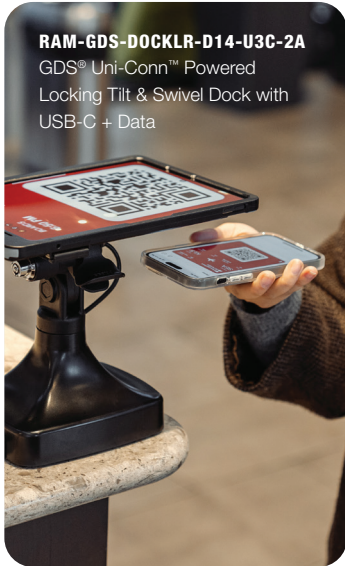

**RAM**  
**MOUNTS**  
RETAIL

**RAM-GDS-DOCKLR-D14-U3C-2A**  
GDS® Uni-Conn™ Powered  
Locking Tilt & Swivel Dock with  
USB-C + Data

**RAM-GDS-SS1**  
RAM® Shoulder Strap Accessory  
**RAM-GDS-SKIN-SAM84**  
IntelliSkin® for Samsung Galaxy  
XCover6 Pro