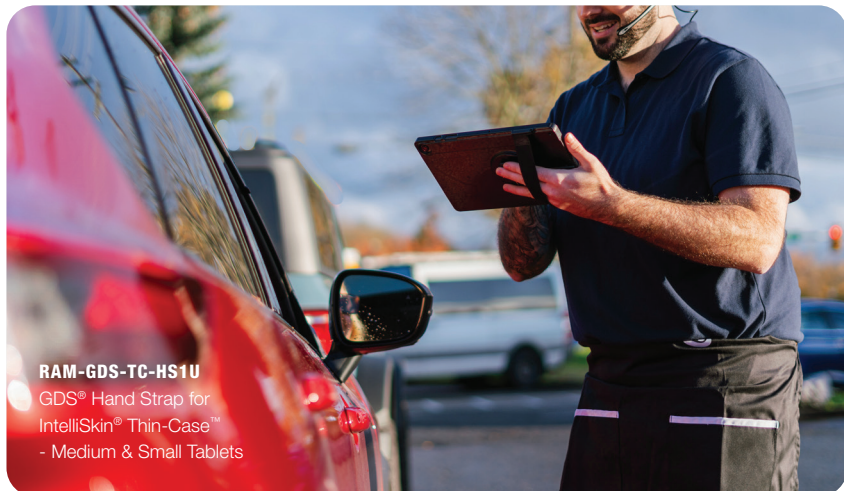

# The Connected Business

At RAM® Mounts, we believe that The Connected Business brings together the power of mobile devices, software, and mounting solutions to enable an efficient workforce. Our extensive ecosystem of enterprise-ready products is expanding into the carefully curated world of customer-facing interactions where aesthetics and functionality intersect to provide top-tier experiences, for both customers and associates. Built on the universal foundation of GDS® Technology™, our solutions support your team members through every step of their workflow in both the front and back of house. For decades, RAM® Mounts has helped thousands of companies keep their devices protected, connected, and charged.