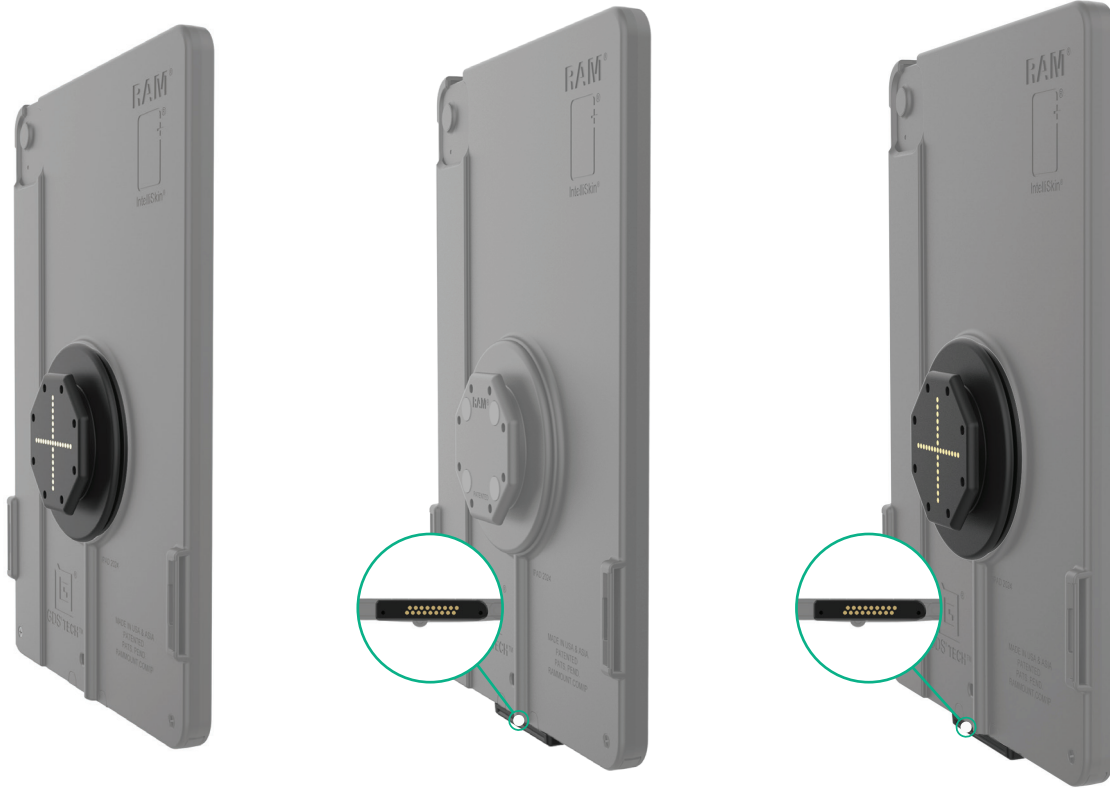

Three Types of Available Connections

Make the IntelliSkin® Thin-Case™ an adaptable solution for a variety of environments

Rear Pogo Pads

Best for businesses only in need of kiosk or wall-mounted docks.

Bottom Pogo Pads

Ideal for businesses who have already deployed the GDS® Ecosystem™.

Rear & Bottom Pogo Pads

For businesses interested in deploying both GDS® Tech™ & the new GDS® Uni-Conn™ Powered platform.