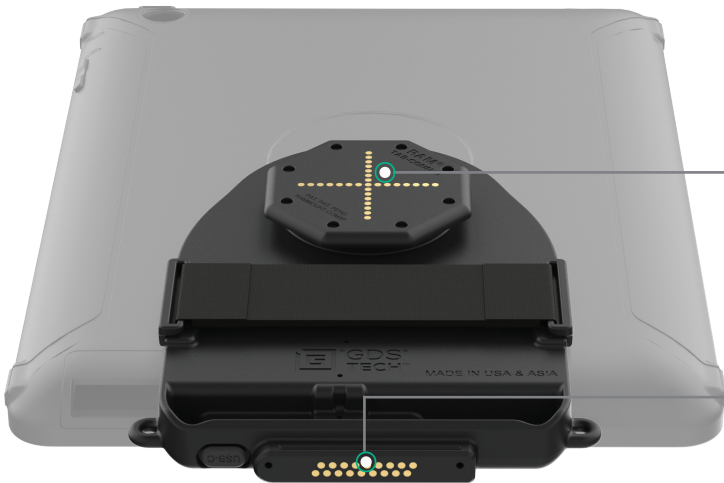

# GDS® Tab-Conn™

GDS® Tab-Conn™ allows you to add the best features from IntelliSkin® to third-party cases or bare tablets. Protect your tablet's USB port and unlock the GDS® Ecosystem™ without getting rid of your existing case with this easy upgrade—further reducing your overall device refresh costs.