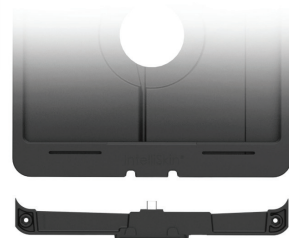

2-Piece Enclosure

Features two piece enclosure ensuring a reliable and protected connection, providing a seamless fit between case and device.