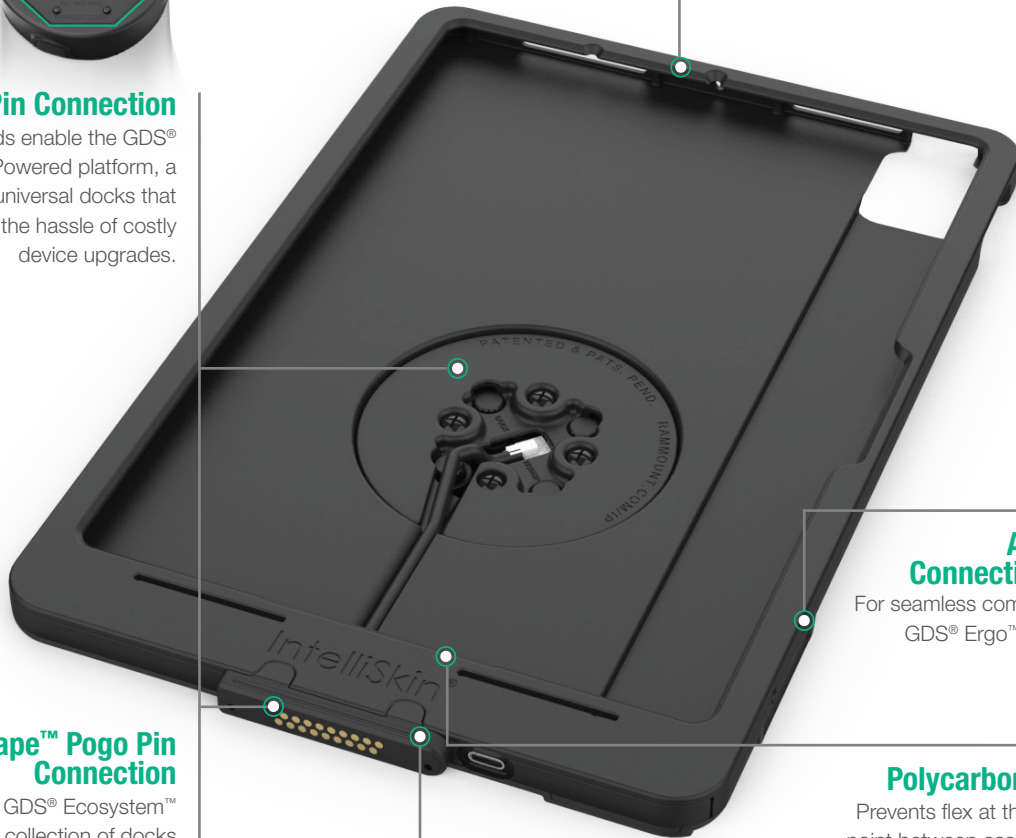

IntelliSkin® Thin-Case™

Introducing a new style of IntelliSkin®, the IntelliSkin® Thin-Case™. This sleek, low-profile design fully encloses your device, keeping it safe from daily wear and tear. The IntelliSkin® Thin-Case™ is easy to sanitize, making it an ideal solution for retail industries. Available in three variants for the two different mounting ecosystems—the standard D-shaped connection and the new rear pogo connection.

Rear Pogo Pin Connection

Rear pogo pads enable the GDS® Uni-Conn™ Powered platform, a collection of universal docks that eliminate the hassle of costly device upgrades.

Ultra Slim Design

A low-profile solution that maintains durability in a variety of environments.