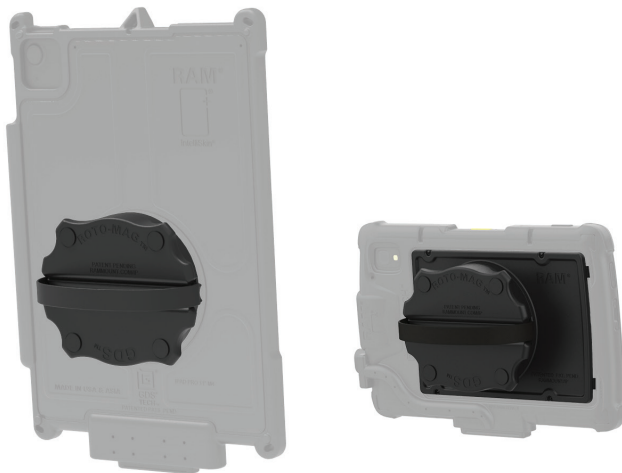

**RAM-BC1L-SAM84U**

RAM® EZ-Roll™ Cradle with Belt Clip Lever for XCover6 Pro or XCover7 with IntelliSkin®

## RAM® Belt Clip Cradle & GDS® Hand Strap for Handhelds

- ✓ Drop prevention and hands-free enablement
- ✓ Comfortable and secure grip for extended use
- ✓ Supports handhelds with IntelliSkin® or RAM® Skin™

## GDS® Hand-Stand™

- ✓ 2-in-1 Hand Strap & Kickstand Accessory
- ✓ Accessory rotates for portrait or landscape mode
- ✓ Supports any tablet with IntelliSkin® or RAM® Skin™