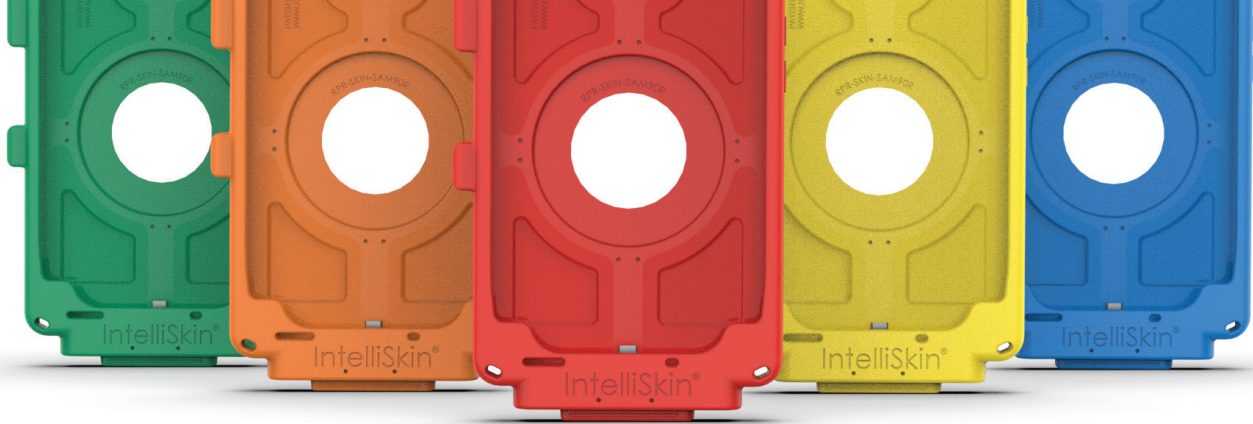

**RAM**  
**MOUNTS**  
RETAIL

**RAM-GDS-DOCKLR-D14-U3C-2A**  
GDS® Uni-Conn™ Powered  
Locking Tilt & Swivel Dock with  
USB-C + Data

**RAM-GDS-SS1**  
RAM® Shoulder Strap Accessory  
**RAM-GDS-SKIN-SAM84**  
IntelliSkin® for Samsung Galaxy  
XCover6 Pro

# IntelliSkin® Next Gen

The IntelliSkin® with GDS® Tech™ system is designed to protect both the device, and the device port by converting the connection point to ruggedized pogo pad contacts. No more plugging and unplugging, dirt, damage or debris interrupting your device's connection.

**Positioning Marker**  
For a seamless docking experience

**Ergonomic Access**  
For GDS® Uni-Conn™ Adapter or Hand Strap Accessories

**Pogo Pin Connection**  
Unlock the GDS® Ecosystem™ with a large collection of docks built with an integrated Distinctive D Shape™ pogo pin connector for a hassle-free user experience that helps increase efficiency.

**Port Protection**  
IntelliSkin® is the only case system on the market that protects the device port and converts that connection point to ruggedized pogo pads for charging and data transfer.